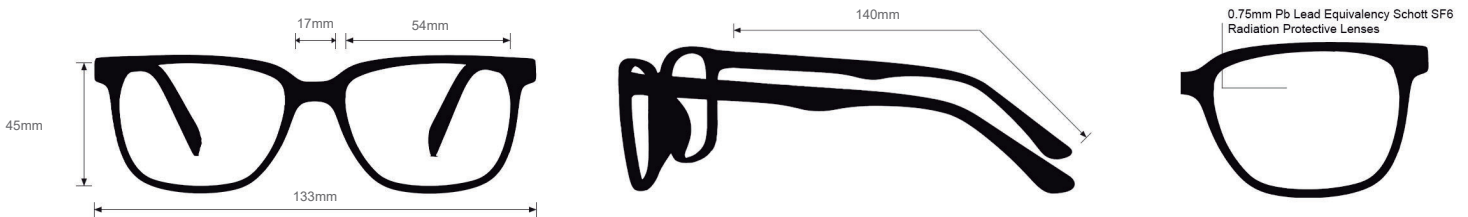

# RADIATION GLASSES

### FRAME INFORMATION

The radiation glasses Nike Cool Down feature high quality, distortion-free SF-6 Schott glass radiation-reducing lenses with 0.75mm Pb lead equivalency protection. The radiation safety glasses Nike Cool Down have clear CE Certified Lens and weight 83 g. These radiation glasses Nike Cool Down are prescription available. Made of high-quality plastic, it is a durable and lightweight oval frame. These Nike lead glasses feature a full-rim and a single bridge. These prescription Nike radiation glasses are available in black, matte black, matte black polar, velvet brown, and matte amethyst ash.

### SPECIFICATION

**SIZE:** 54-17-140

**WEIGHT:** 83g

**PROTECTION LEVEL:** 0.75mm Pb Eq lens

**COLOR:** 5 Available Colors

**MATERIAL:** Plastic

**SHAPE:** Oval

**PRESCRIPTION AVAILABLE:** Yes