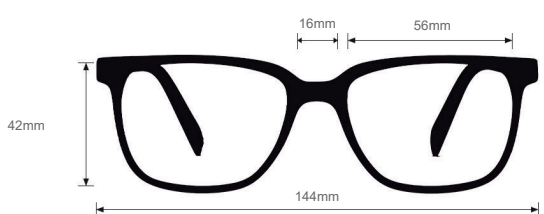

RADIATION GLASSES

NIKE CITY ICON

FRAME INFORMATION

The radiation glasses Nike City Icon feature high quality, distortion-free SF-6 Schott glass radiation-reducing lenses with 0.75mm Pb lead equivalency protection. The radiation safety glasses Nike City Icon have clear CE Certified Lens and weight 76 g. These radiation glasses Nike City Icon are prescription available. Made of high-quality plastic, it is a durable and lightweight square frame. These Nike lead glasses feature a single bridge. These prescription Nike radiation glasses are available in matte black, soft tortoise, smokey mauve, and matte black/rose.

SPECIFICATION

SIZE: 56-16-140

WEIGHT: 76g

PROTECTION LEVEL: 0.75mm Pb Eq lens

COLOR: 4 Available Colors

MATERIAL: Plastic

SHAPE: Square

PRESCRIPTION AVAILABLE: Yes