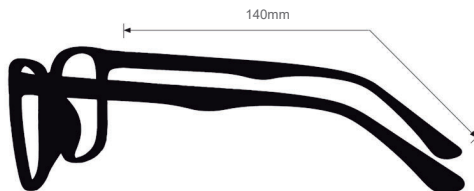

RADIATION GLASSES

NIKE CITY ICON

FRAME INFORMATION

The radiation glasses Nike City Icon feature high quality, distortion-free SF-6 Schott glass radiation-reducing lenses with 0.75mm Pb lead equivalency protection. The radiation safety glasses Nike City Icon have clear CE Certified Lens and weight 76 g. These radiation glasses Nike City Icon are prescription available. Made of high-quality plastic, it is a durable and lightweight square frame. These Nike lead glasses feature a single bridge. These prescription Nike radiation glasses are available in matte black, soft tortoise, smokey mauve, and matte black/rose.

SPECIFICATION

SIZE: 56-16-140

WEIGHT: 76g

PROTECTION LEVEL: 0.75mm Pb Eq lens

COLOR: 4 Available Colors

MATERIAL: Plastic

SHAPE: Square

PRESCRIPTION AVAILABLE: Yes