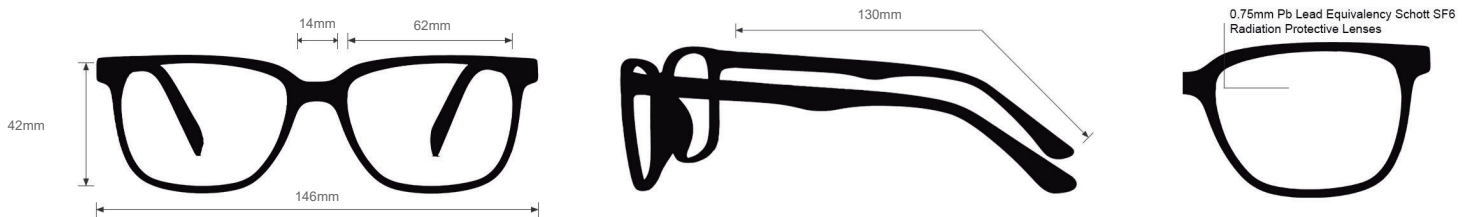

RADIATION GLASSES

NIKE BRAZEN FUEL

FRAME INFORMATION

The radiation glasses Nike Brazen Fuel feature high quality, distortion-free SF-6 Schott glass radiation-reducing lenses with 0.75mm Pb lead equivalency protection. The radiation safety glasses Nike Brazen Fuel have clear CE Certified Lens and weight 87 g. These lead glasses Nike Brazen Fuel are prescription available. Made of high-quality plastic, it is a durable and lightweight rectangular, wrap around frame. These Nike lead glasses feature rubberized nose pads, rubberized temples, and high-tension hinges. These prescription Nike radiation glasses are available in matte obsidian/white, matte black, matte space blue, black/dark gray, and black/wolf gray.

SPECIFICATION

SIZE: 62-14-130

WEIGHT: 87g

PROTECTION LEVEL: 0.75mm Pb Eq lens

COLOR: 5 Available Colors

MATERIAL: Plastic

SHAPE: Rectangle, Wrap Around

PRESCRIPTION AVAILABLE: Yes