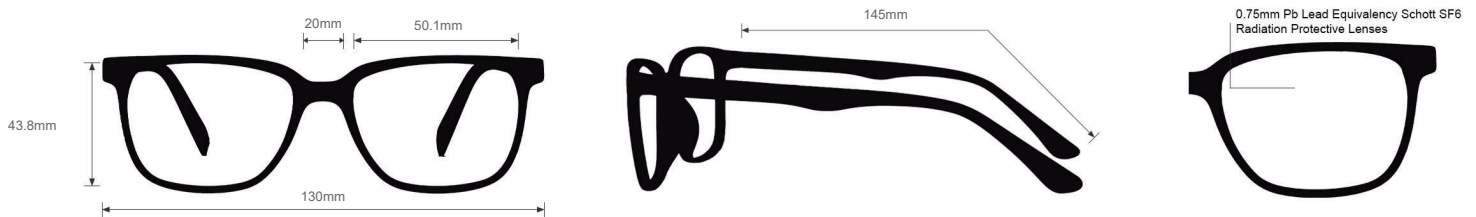

RADIATION GLASSES

NIKE 7280

FRAME INFORMATION

The radiation glasses Nike 7280 feature high quality, distortion-free SF-6 Schott glass radiation-reducing lenses with 0.75mm Pb lead equivalency protection. The radiation safety glasses Nike 7280 have clear CE Certified Lens and weight 68.5 g. These radiation glasses Nike 7280 are prescription available. Made of high-quality plastic, it is a durable and lightweight round frame. These Nike lead glasses feature spring hinges. These prescription Nike radiation glasses are available in armory blue, clear, brown, and matte dark gray.

SPECIFICATION

SIZE: 50.1-20-145

WEIGHT: 68.5g

PROTECTION LEVEL: 0.75mm Pb Eq lens

COLOR: 4 Available Colors

MATERIAL: Plastic

SHAPE: Round

PRESCRIPTION AVAILABLE: Yes