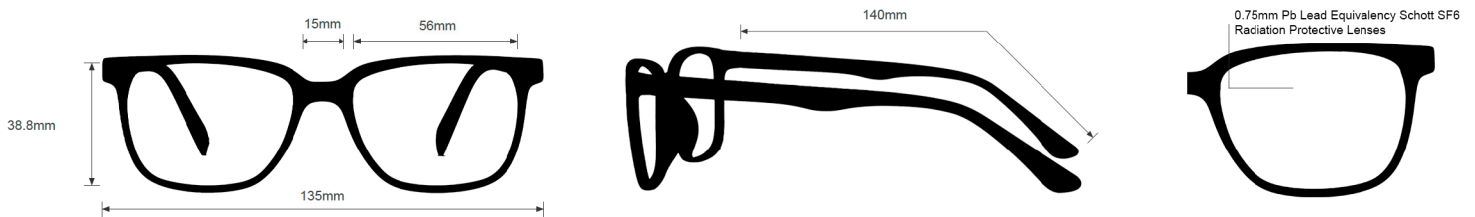

# RADIATION GLASSES

NIKE 7116

## FRAME INFORMATION

The radiation glasses Nike 7116 feature high quality, distortion-free SF-6 Schott glass radiation-reducing lenses with 0.75mm Pb lead equivalency protection. The radiation safety glasses Nike 7116 have clear CE Certified Lens and weight 60g. These radiation glasses Nike 7116 are prescription available. Made of high-quality plastic, it is a durable and lightweight rectangular frame. These Nike lead glasses feature rubberized nose pads and rubberized temple bars. These prescription Nike radiation glasses are available in matte gridiron/pacific blue, matte black/space blue, matte dark gray/black.

## SPECIFICATION

**SIZE:** 56-15-140

**WEIGHT:** 60g

**PROTECTION LEVEL:** 0.75mm Pb Eq lens

**COLOR:** 3 Available Colors

**MATERIAL:** Plastic

**SHAPE:** Rectangular

**PRESCRIPTION AVAILABLE:** Yes