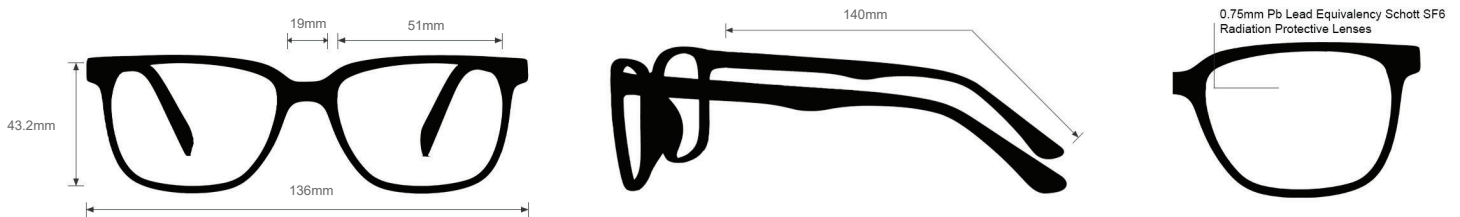

RADIATION SAFETY GLASSES

NIKE LEAD GLASSES EVOLUTION

FRAME INFORMATION

The radiation glasses Nike Evolution feature high quality, distortion-free SF-6 Schott glass radiation-reducing lenses with 0.75mm Pb lead equivalency protection. The radiation safety glasses Nike Evolution have clear CE Certified Lens and weight 69.3g. These radiation glasses Nike Evolution are prescription available. Made of high-quality plastic, it is a durable and lightweight oval frame. These Nike lead glasses feature a full-rim and rubberized temple bars. These prescription Nike radiation glasses are available in matte dark gray, matte black with dark gray, matte brown basalt, matte midnight navy with blue, matte black with polar gray.

SPECIFICATION

SIZE: 51 | 19 | 140

WEIGHT: 69.3g

PROTECTION LEVEL: 0.75mm Pb LE

COLOR: 5 colors available

MATERIAL: Plastic

SHAPE: Oval

PRESCRIPTION AVAILABLE: Yes