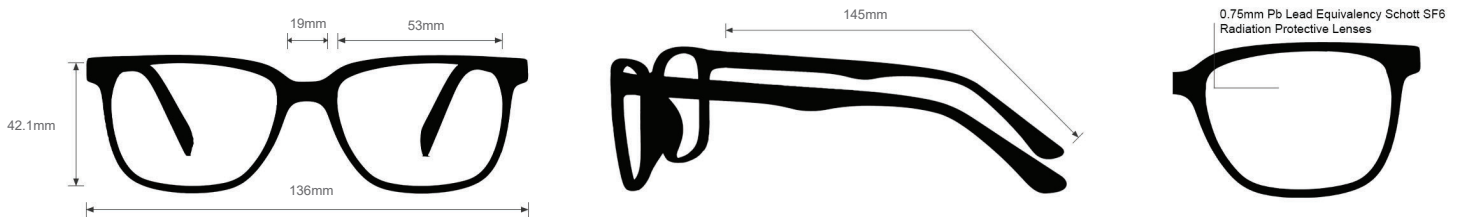

RADIATION SAFETY GLASSES

NIKE LEAD GLASSES 7259

FRAME INFORMATION

The radiation glasses Nike 7259 feature high quality, distortion-free SF-6 Schott glass radiation-reducing lenses with 0.75mm Pb lead equivalency protection. The radiation safety glasses Nike 7259 have clear CE Certified Lens and weight 65.2g. These radiation glasses Nike 7259 are prescription available. Made of high-quality plastic, it is a durable and lightweight rectangular frame. These Nike lead glasses feature a full rim and a saddle bridge. These prescription Nike radiation glasses are available in matte black, matte dark gray, brown basalt, tortoise with matte mystic navy, and clear with matte rough green.

SPECIFICATION

SIZE: 53 | 19 | 145

WEIGHT: 65.2g

PROTECTION LEVEL: 0.75mm Pb LE

COLOR: 5 colors available

MATERIAL: Plastic

SHAPE: Rectangular

PRESCRIPTION AVAILABLE: Yes