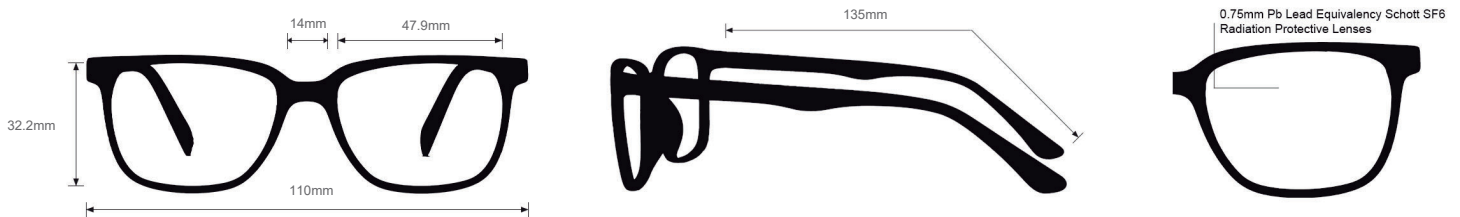

RADIATION SAFETY GLASSES

NIKE 5041

FRAME INFORMATION

The radiation glasses Nike 5041 feature high quality, distortion-free SF-6 Schott glass radiation-reducing lenses with 0.75mm Pb lead equivalency protection. The radiation safety glasses Nike 5041 have clear CE Certified Lens and weight 82 g. These radiation glasses Nike 5041 are prescription available. Made of high-quality plastic, it is a durable and lightweight rectangular frame. These Nike lead glasses feature a full-rim and a saddle bridge. These prescription Nike radiation glasses are available in matte black, matte sequoia, matte mystic navy, and matte dark beetroot.

SPECIFICATION

SIZE: 48 | 14 | 135

WEIGHT: 82g

PROTECTION LEVEL: 0.75mm Pb LE

COLOR: 4 colors available

MATERIAL: Plastic

SHAPE: Rectangular

PRESCRIPTION AVAILABLE: Yes