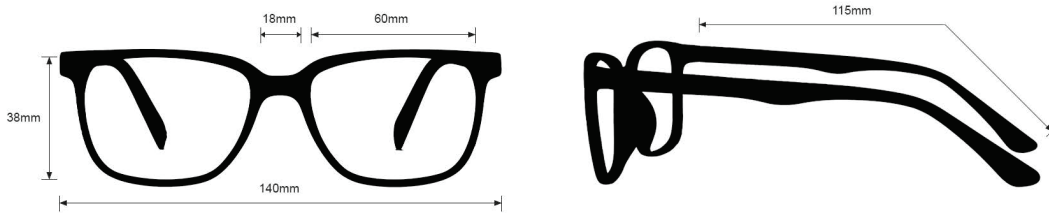

# TRANSITION SAFETY GLASSES

## MODEL 901

### FRAME INFORMATION

The Transition Safety Glasses 901 are photochromic safety glasses that meet ANSI Z87 safety standards. They feature Transition gray lenses that turn clear indoors and gray in the sun, so you never have to change glasses when work brings you in and outdoors. Plus, it is made of high impact resistant plastic. The 901 model features a foam eyecup, as well as a removable strap to keep the glasses tight on your face. Assembled in the USA, these safety glasses are perfect for many industrial safety applications.

### SPECIFICATION

**SIZE:** 60-18-115

**LENS MATERIAL:** Plastic

**FRAME COLOR:** Black

**FRAME MATERIAL:** Plastic

**SHAPE:** Wrap Around

**FEATURES:** Foam Eyecup, Strap

**SAFETY RATING:** ANSI Z87