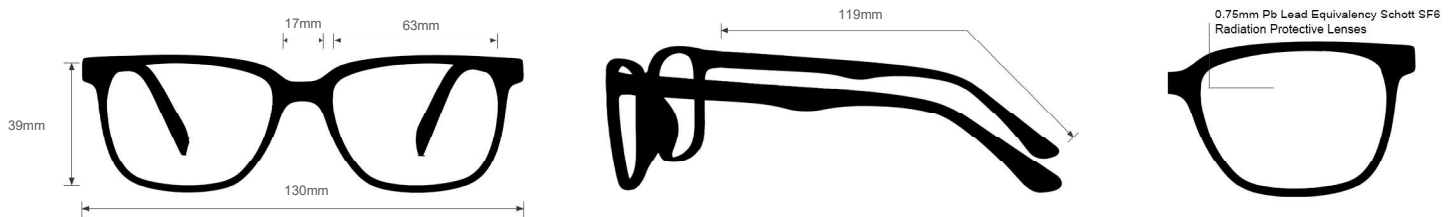

RADIATION SAFETY GLASSES

Radiation Glasses Wiley X Gravity

FRAME INFORMATION

The radiation glasses Wiley X Gravity feature high quality, distortion-free SF-6 Schott glass radiation-reducing lenses with 0.75mm Pb lead equivalency protection. The radiation safety glasses Wiley X Gravity have clear CE Certified Lens and weight 86 g. These radiation glasses Wiley X Gravity are prescription available. Made of high-quality plastic, it is a durable and lightweight wrap around frame. These Wiley X lead glasses feature foam eyecup and flexible rubberized temple bars. These prescription Wiley X radiation glasses are available in matte black, black crystal, brown crystal, and kryptek neptune.

SPECIFICATION

SIZE: 63-17-119

WEIGHT: 86g

PROTECTION LEVEL: 0.75mm Pb LE

COLOR: 3 Colors Available

MATERIAL: Plastic

SHAPE: Wrap Around

PRESCRIPTION AVAILABLE: Yes