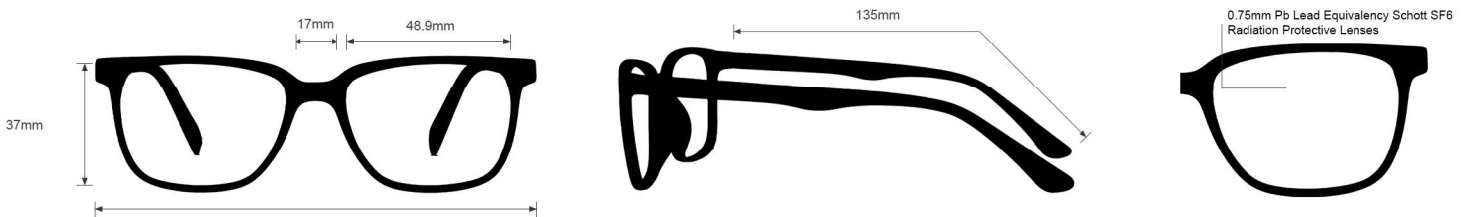

RADIATION GLASSES

NIKE 5543

FRAME INFORMATION

The radiation glasses Nike 5543 feature high quality, distortion-free SF-6 Schott glass radiation-reducing lenses with 0.75mm Pb lead equivalency protection. The radiation safety glasses Nike 5543 have clear CE Certified Lens and weight 80 g. These radiation glasses Nike 5543 are prescription available. Made of high-quality plastic, it is a durable and lightweight square frame. These Nike lead glasses feature rubberized temple bars. These prescription Nike radiation glasses are available in matte black, matte dark gray/matte wolf gray, midnight navy/medium blue, and clear/mystic hibiscus.

SPECIFICATION

SIZE: 48.9-17-135

WEIGHT: 80g

PROTECTION LEVEL: 0.75mm Pb Eq lens

COLOR: 4 Available Colors

MATERIAL: Plastic

SHAPE: Square

PRESCRIPTION AVAILABLE: Yes