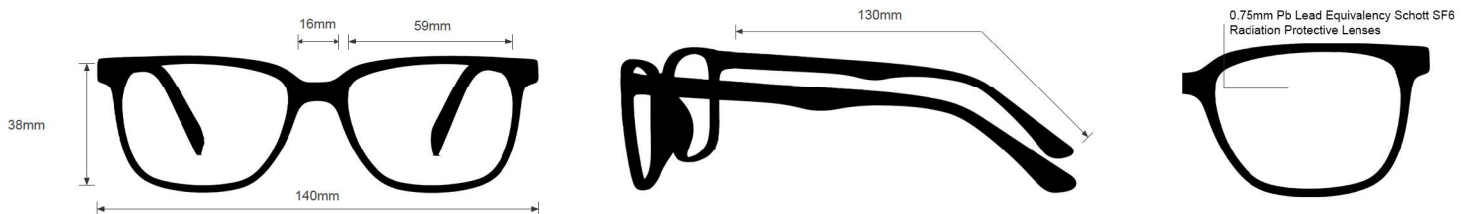

RADIATION GLASSES

NIKE BRAZEN SHADOW

FRAME INFORMATION

The radiation glasses Nike Brazen Shadow feature high quality, distortion-free SF-6 Schott glass radiation-reducing lenses with 0.75mm Pb lead equivalency protection. The radiation safety glasses Nike Brazen Shadow have clear CE Certified Lens and weight 74 g. These radiation glasses Nike Brazen Shadow are prescription available. Made of high-quality plastic, it is a durable and lightweight rectangular, wrap around frame. These Nike lead glasses feature rubberized temple bars. These prescription Nike radiation glasses are available in matte dark obsidian, matte black/white, matte anthracite, matte dark gray/red, and matte dark gray/gray.

SPECIFICATION

SIZE: 59-16-130

WEIGHT: 74g

PROTECTION LEVEL: 0.75mm Pb Eq lens

COLOR: 5 Available Colors

MATERIAL: Plastic

SHAPE: Rectangle, Wrap Around

PRESCRIPTION AVAILABLE: Yes