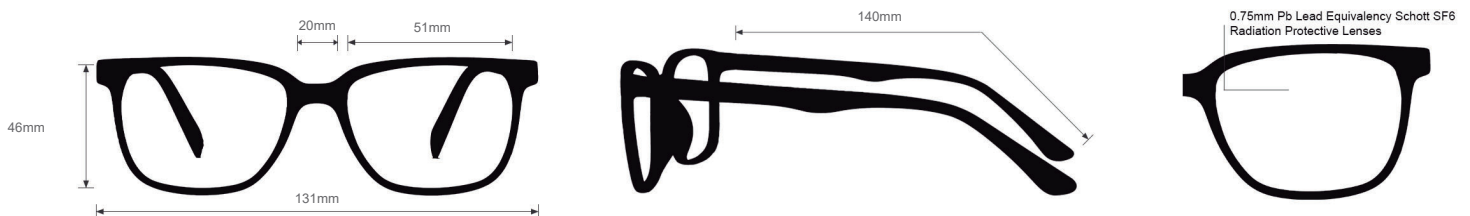

RADIATION GLASSES

NIKE SWERVE

FRAME INFORMATION

The radiation glasses Nike Swerve feature high quality, distortion-free SF-6 Schott glass radiation-reducing lenses with 0.75mm Pb lead equivalency protection. The radiation safety glasses Nike Swerve have clear CE Certified Lens and weight 72.8 g. These radiation glasses Nike Swerve are prescription available. Made of high-quality plastic, it is a durable and lightweight round frame. These Nike lead glasses feature a full-rim and a saddle bridge. These prescription Nike radiation glasses are available in black, matte black, plum eclipse, matte team gold, and clear.

SPECIFICATION

SIZE: 51-20-140

WEIGHT: 72.8 g

PROTECTION LEVEL: 0.75mm Pb Eq lens

COLOR: Available in 5 colors

MATERIAL: Plastic

SHAPE: Round

PRESCRIPTION AVAILABLE: Yes