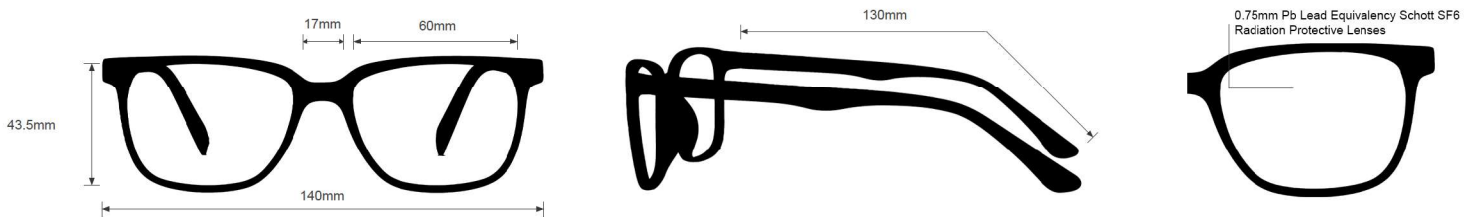

RADIATION GLASSES

NIKE BRAZEN FURY

FRAME INFORMATION

The radiation glasses Nike Brazen Fury feature high quality, distortion-free SF-6 Schott glass radiation-reducing lenses with 0.75mm Pb lead equivalency protection. The radiation safety glasses Nike Brazen Fury have clear CE Certified Lens and weight 82.6 g. These radiation glasses Nike Brazen Fury are prescription available. Made of high-quality plastic, it is a durable and lightweight rectangular frame. These Nike lead glasses feature rubberized nose pads and rubberized temple bars. These prescription Nike radiation glasses are available in black/volt, midnight navy/electro green, dark gray/racer blue, black/white/red, and black/dark gray.

SPECIFICATION

SIZE: 60-17-130

WEIGHT: 82.6g

PROTECTION LEVEL: 0.75mm Pb Eq lens

COLOR: 5 Available Colors

MATERIAL: Plastic

SHAPE: Rectangle

PRESCRIPTION AVAILABLE: Yes