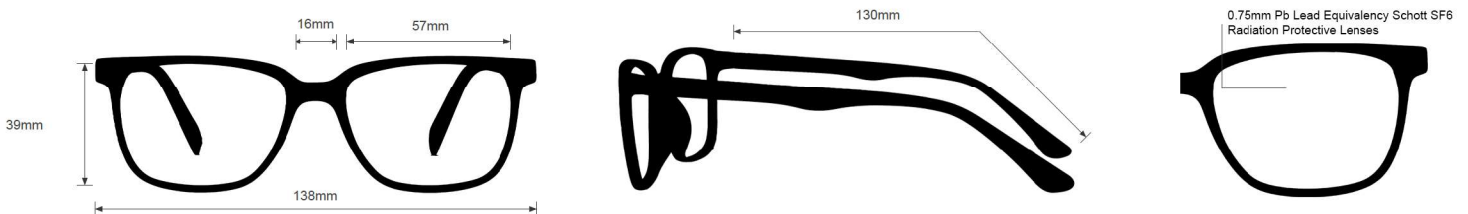

RADIATION GLASSES

NIKE BRAZEN BOOST

FRAME INFORMATION

The radiation glasses Nike Brazen Boost feature high quality, distortion-free SF-6 Schott glass radiation-reducing lenses with 0.75mm Pb lead equivalency protection. The radiation safety glasses Nike Brazen Boost have clear CE Certified Lens and weight 72 g. These radiation glasses Nike Brazen Boost are prescription available. Made of high-quality plastic, it is a durable and lightweight rectangular frame. These Nike lead glasses feature stopper hinges and rubberized temple bars. These prescription Nike radiation glasses are available in matte anthracite, matte dark obsidian/green, matte black/white, matte dark gray/white/green, and matte black.

SPECIFICATION

SIZE: 57-16-130

WEIGHT: 72g

PROTECTION LEVEL: 0.75mm Pb Eq lens

COLOR: 5 Available Colors

MATERIAL: Plastic

SHAPE: Rectangle

PRESCRIPTION AVAILABLE: Yes