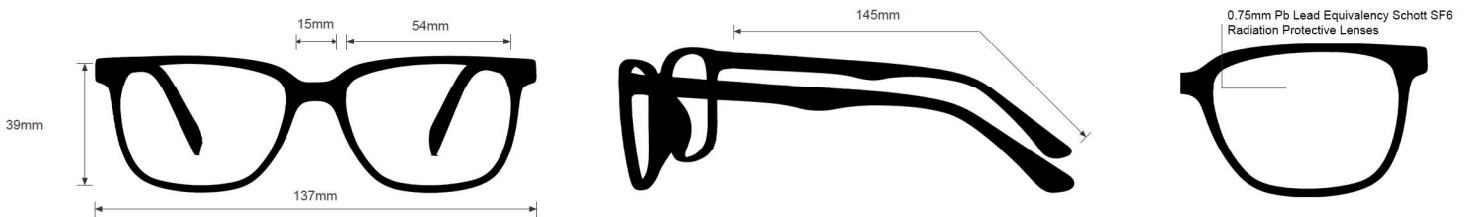

RADIATION GLASSES

NIKE 7258

FRAME INFORMATION

The radiation glasses Nike 7258 feature high quality, distortion-free SF-6 Schott glass radiation-reducing lenses with 0.75mm Pb lead equivalency protection. The radiation safety glasses Nike 7258 have clear CE Certified Lens and weight 79 g. These radiation glasses Nike 7258 are prescription available. Made of high-quality plastic, it is a durable and lightweight square frame. These Nike lead glasses feature rubberized temple bars. These prescription Nike radiation glasses are available in matte black, clear, dark gray, tortoise, and mystic navy.

SPECIFICATION

SIZE: 54-15-145

WEIGHT: 79g

PROTECTION LEVEL: 0.75mm Pb Eq lens

COLOR: 5 Available Colors

MATERIAL: Plastic

SHAPE: Square

PRESCRIPTION AVAILABLE: Yes