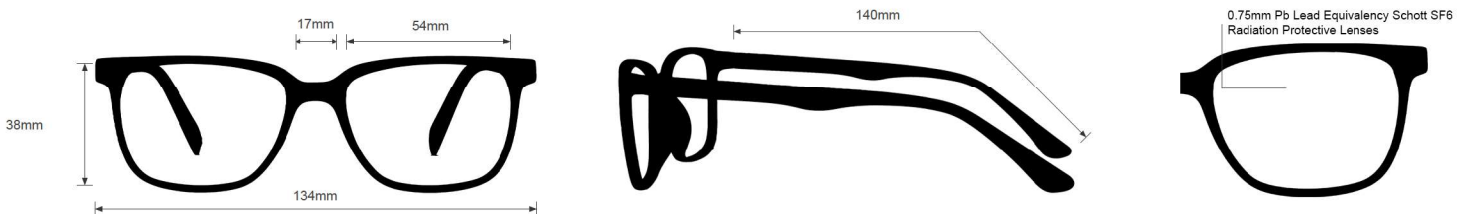

RADIATION GLASSES

NIKE 7246

FRAME INFORMATION

The radiation glasses Nike 7246 feature high quality, distortion-free SF-6 Schott glass radiation-reducing lenses with 0.75mm Pb lead equivalency protection. The radiation safety glasses Nike 7246 have clear CE Certified Lens and weight 71 g. These radiation glasses Nike 7246 are prescription available. Made of high-quality plastic, it is a durable and lightweight rectangular frame. These Nike lead glasses feature spring hinges. These prescription Nike radiation glasses are available in matte black, matte anthracite, matte tortoise, and clear.

SPECIFICATION

SIZE: 54-17-140

WEIGHT: 71g

PROTECTION LEVEL: 0.75mm Pb Eq lens

COLOR: 4 Available Colors

MATERIAL: Plastic

SHAPE: Rectangle

PRESCRIPTION AVAILABLE: Yes