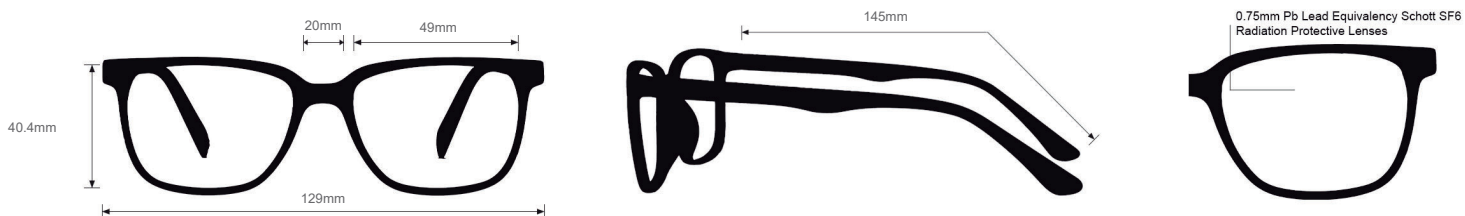

RADIATION GLASSES

NIKE 7151

FRAME INFORMATION

The radiation glasses Nike 7151 feature high quality, distortion-free SF-6 Schott glass radiation-reducing lenses with 0.75mm Pb lead equivalency protection. The radiation safety glasses Nike 7151 have clear CE Certified Lens and weight 62.2 g. These radiation glasses Nike 7151 are prescription available. Made of high-quality plastic, it is a durable and lightweight round frame. These Nike lead glasses feature a full-rim saddle bridge with rubberized temple bars. These prescription Nike radiation glasses are available in matte black, dark grey, matte midnight navy, and night maroon.

SPECIFICATION

SIZE: 49-20-145

WEIGHT: 62.2g

PROTECTION LEVEL: 0.75mm Pb Eq lens

COLOR: Available in 4 colors

MATERIAL: Plastic

SHAPE: Round

PRESCRIPTION AVAILABLE: Yes