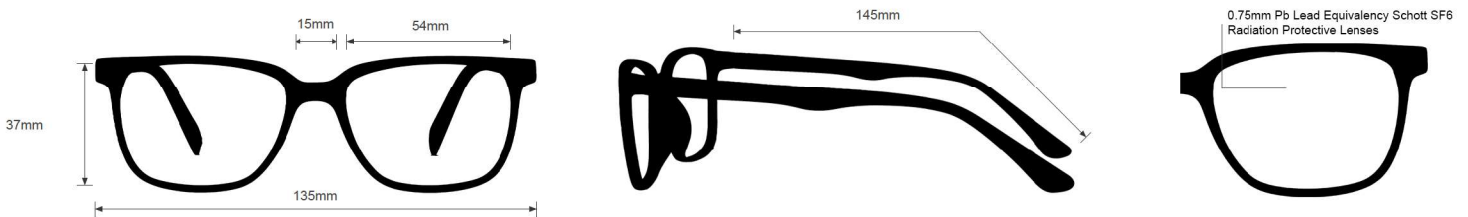

RADIATION GLASSES

NIKE 7125

FRAME INFORMATION

The radiation glasses Nike 7125 feature high quality, distortion-free SF-6 Schott glass radiation-reducing lenses with 0.75mm Pb lead equivalency protection. The radiation safety glasses Nike 7125 have clear CE Certified Lens and weight 65 g. These lead glasses Nike 7125 are prescription available. Made of high-quality plastic, it is a durable and lightweight rectangular frame. These Nike lead glasses feature a partial core wire in their temple tips. These prescription Nike radiation glasses are available in matte black, matte wolf gray, mineral spruce fade, ocean fog fade, gridiron, dark gray/clear fade, and matte midnight navy.

SPECIFICATION

SIZE: 54-15-145

WEIGHT: 65g

PROTECTION LEVEL: 0.75mm Pb Eq lens

COLOR: 7 Available Colors

MATERIAL: Plastic

SHAPE: Rectangular

PRESCRIPTION AVAILABLE: Yes