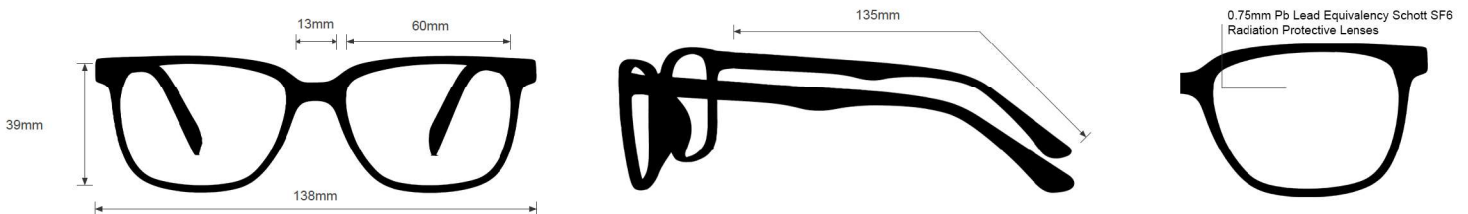

FRAME INFORMATION

The radiation glasses Nike Premier feature high quality, distortion-free SF-6 Schott glass radiation-reducing lenses with 0.75mm Pb lead equivalency protection. The radiation safety glasses Nike Premier have clear CE Certified Lens and weight 77 g. These radiation glasses Nike Premier are prescription available. Made of high-quality plastic, it is a durable and lightweight rectangular, wrap around frame. These Nike lead glasses feature rubberized temple bars and high-tension hinges. These prescription Nike radiation glasses are available in matte black, matte anthracite, and matte tortoise.

SPECIFICATION

SIZE: 60-13-135

WEIGHT: 77g

PROTECTION LEVEL: 0.75mm Pb Eq lens

COLOR: 3 Available Colors

MATERIAL: Plastic

SHAPE: Rectangular, Wrap Around

PRESCRIPTION AVAILABLE: Yes