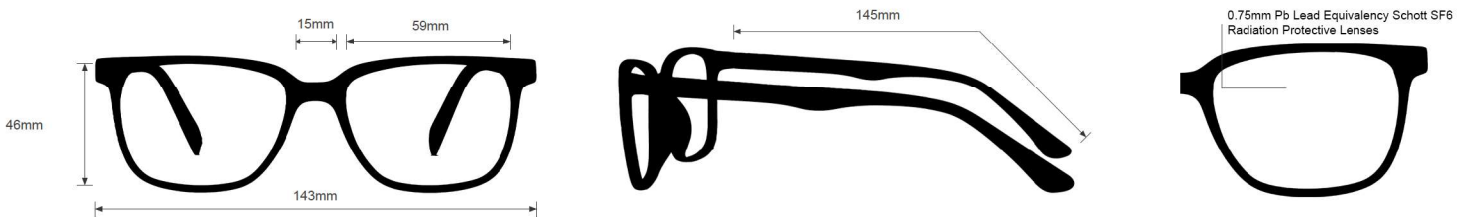

RADIATION GLASSES

NIKE MAVERIK

FRAME INFORMATION

The radiation glasses Nike Maverick feature high quality, distortion-free SF-6 Schott glass radiation-reducing lenses with 0.75mm Pb lead equivalency protection. The radiation safety glasses Nike Maverick have clear CE Certified Lens and weight 81.6 g. These lead glasses Nike Maverick are prescription available. Made of high-quality plastic, it is a durable and lightweight rectangular frame. These Nike lead glasses feature rubberized nosepads and adjustable rubberized temple bars. These prescription Nike radiation glasses are available in matte cool gray, matte midnight navy, matte obsidian, matte black/gray silver, matte smokey mauve, matte black, and matte black/dark gray.

SPECIFICATION

SIZE: 59-15-145

WEIGHT: 81.6g

PROTECTION LEVEL: 0.75mm Pb Eq lens

COLOR: 7 Available Colors

MATERIAL: Plastic

SHAPE: Rectangle

PRESCRIPTION AVAILABLE: Yes