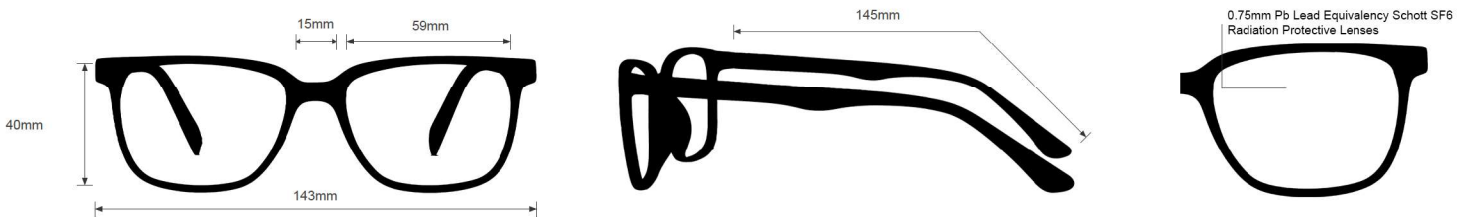

RADIATION GLASSES

NIKE MAVERICK RGE

FRAME INFORMATION

The radiation glasses Nike Maverick RGE feature high quality, distortion-free SF-6 Schott glass radiation-reducing lenses with 0.75mm Pb lead equivalency protection. The radiation safety glasses Nike Maverick RGE have clear CE Certified Lens and weight 83.4 g. These radiation glasses Nike Maverick RGE are prescription available. Made of high-quality plastic, it is a durable and lightweight rectangular frame. These Nike lead glasses feature rubberized nose pads and adjustable rubberized temple bars. These prescription Nike radiation glasses are available in matte black/gray, matte midnight navy, matte black/blue, and anthracite/atomic green.

SPECIFICATION

SIZE: 59-15-145

WEIGHT: 83.4g

PROTECTION LEVEL: 0.75mm Pb Eq lens

COLOR: 4 Available Colors

MATERIAL: Plastic

SHAPE: Rectangle

PRESCRIPTION AVAILABLE: Yes