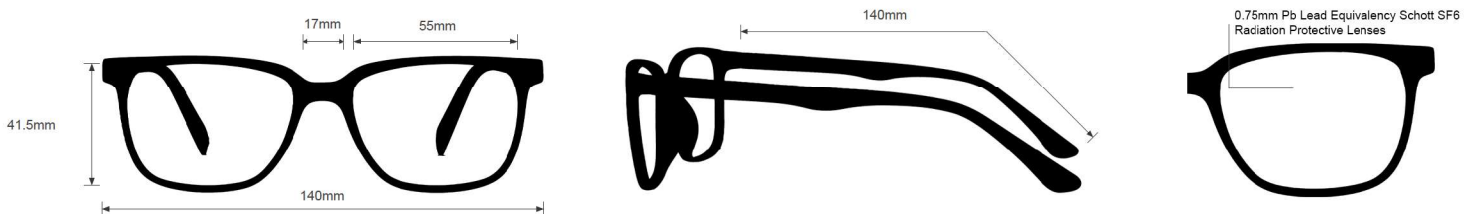

FRAME INFORMATION

The radiation glasses Nike Flo feature high quality, distortion-free SF-6 Schott glass radiation-reducing lenses with 0.75mm Pb lead equivalency protection. The radiation safety glasses Nike Flo have clear CE Certified Lens and weight 70 g. These radiation glasses Nike Flo are prescription available. Made of high-quality plastic, it is a durable and lightweight rectangular frame. These Nike lead glasses feature a single bridge. These prescription Nike radiation glasses are available in black, matte black dark, and matte black.

SPECIFICATION

SIZE: 55-17-140

WEIGHT: 70g

PROTECTION LEVEL: 0.75mm Pb Eq lens

COLOR: 3 Available Colors

MATERIAL: Plastic

SHAPE: Rectangular

PRESCRIPTION AVAILABLE: Yes