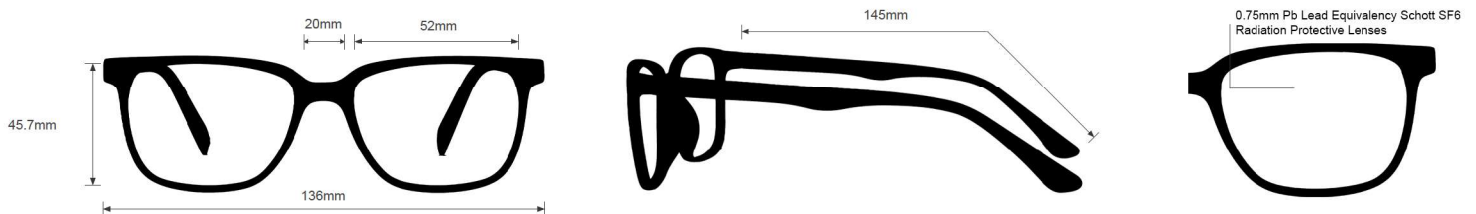

FRAME INFORMATION

The radiation glasses Nike Flatspot XXII feature high quality, distortion-free SF-6 Schott glass radiation-reducing lenses with 0.75mm Pb lead equivalency protection. The radiation safety glasses Nike Flatspot XXII have clear CE Certified Lens and weight 84 g. These radiation glasses Nike Flatspot XXII are prescription available. Made of high-quality plastic, it is a durable and lightweight round frame. These Nike lead glasses feature a saddle bridge. These prescription Nike radiation glasses are available in matte black, worn blue, obsidian, and amethyst ash.

SPECIFICATION

SIZE: 52-20-145

WEIGHT: 84g

PROTECTION LEVEL: 0.75mm Pb Eq lens

COLOR: 4 Available Colors

MATERIAL: Plastic

SHAPE: Round

PRESCRIPTION AVAILABLE: Yes