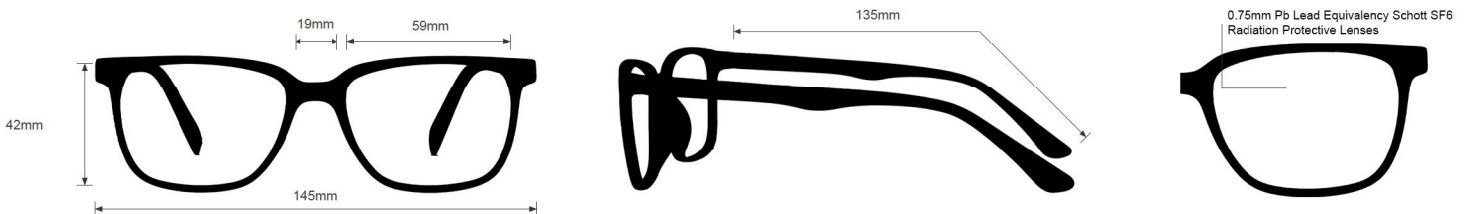

FRAME INFORMATION

The radiation glasses Nike Endure feature high quality, distortion-free SF-6 Schott glass radiation-reducing lenses with 0.75mm Pb lead equivalency protection. The radiation safety glasses Nike Endure have clear CE Certified Lens and weight 76.3 g. These radiation glasses Nike Endure are prescription available. Made of high-quality plastic, it is a durable and lightweight rectangular, wrap around frame. These Nike lead glasses feature rubberized temple bars and stopper hinges. These prescription Nike radiation glasses are available in matte black/white, wolf gray, matte sequoia, matte midnight navy, and matte black with yellow.

SPECIFICATION

SIZE: 59-19-135

WEIGHT: 76.3g

PROTECTION LEVEL: 0.75mm Pb Eq lens

COLOR: 5 Available Colors

MATERIAL: Plastic

SHAPE: Rectangle, Wrap Around

PRESCRIPTION AVAILABLE: Yes