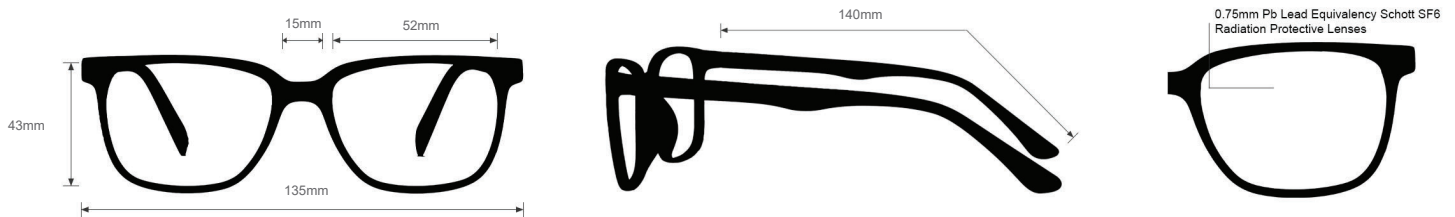

RADIATION SAFETY GLASSES

70-PC

FRAME INFORMATION

The radiation glasses 70PC feature high quality, distortion-free SF-6 Schott glass radiation-reducing lenses with 0.75mm Pb lead equivalency protection. These lead glasses also provide 0.50mm Pb lead equivalency lateral protection. The 70PC lead glasses have clear CE Certified Lens and weight 82.7g. These radiation glasses 70PC are prescription available. Made of high-quality plastic, it is a durable and lightweight wayfarer frame. The 70PC radiation glasses feature removable side shields. These Phillips Safety prescription radiation glasses are available in black.

SPECIFICATION

SIZE: 52-15-140

WEIGHT: 82.77g

PROTECTION LEVEL: 0.75mm Pb front | 0.50mm Pb side

COLOR: Black

MATERIAL: Plastic

SHAPE: Oval

PRESCRIPTION AVAILABLE: Yes