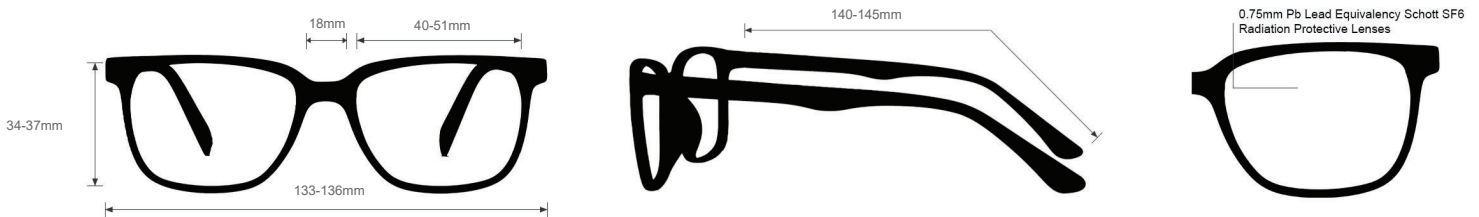

RADIATION SAFETY GLASSES

500

FRAME INFORMATION

The radiation glasses 500 feature high quality, distortion-free SF-6 Schott glass radiation-reducing lenses with 0.75mm Pb lead equivalency protection. These lead glasses also provide 0.50mm Pb lead equivalency lateral protection. The 500 lead glasses have clear CE Certified Lens and weight 67g or 70g in the larger size. These radiation glasses 500 are prescription available. Made of high-quality metal, it is a durable and lightweight oval frame. The 500 radiation glasses feature spring hinges, removable side shields, and two different frame sizes. These Phillips Safety prescription radiation glasses are available in gold and gunmetal.

SPECIFICATION

SIZE: 49-18-140 | 51-18-145

WEIGHT: 67g | 70g

PROTECTION LEVEL: 0.75mm Pb front | 0.50mm Pb side

COLOR: Gold and Gunmetal

MATERIAL: Metal

SHAPE: Oval

PRESCRIPTION AVAILABLE: Yes