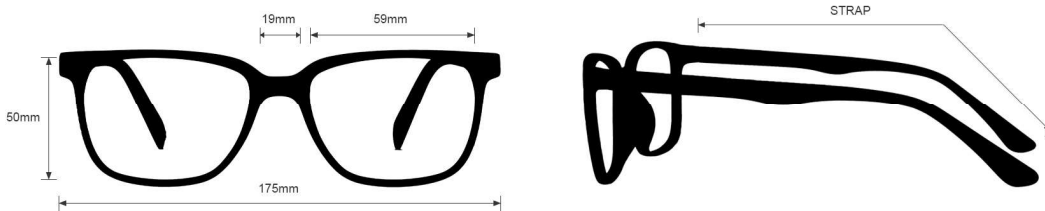

SOLAR ECLIPSE GLASSES

MODEL 55

FRAME INFORMATION

The Solar Eclipse Glasses 55 – Welding Glass Lenses Shade 14 are welding glasses designed for solar eclipse observation. These glasses have exceptionally dark lenses intended solely for solar eclipse observation or welding. In addition, the Solar Eclipse Glasses 55 Shade 14 block over 99% of UV light and 97% of IR Radiation. Please note that they are far too dark for use as sunglasses.

SPECIFICATION

SIZE: 59-19-STRAP

SHADES: Green Shade 14

LENS MATERIAL: Glass

FRAME COLOR: Silver

FRAME MATERIAL: Plastic

SHAPE: Wrap Around

FEATURES: Strap