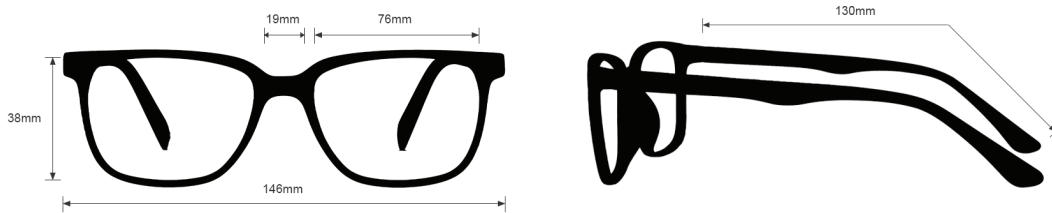

# SAFETY GLASSES

## MODEL DIRTYHOG

### FRAME INFORMATION

The Safety Glasses DirtyHog feature a wrap around, non-prescription safety frame that offers rubberized nose pads and temple bars for a secure grip. The wrap of the lens provides lateral protection, so no side shield is needed. In addition, the DirtyHog meets rigorous ANSI Z87 safety standards and are available in clear or smoke gray lenses.

### SPECIFICATION

**SIZE:** 76-19-130

**LENS MATERIAL:** Plastic

**FRAME COLOR:** Black/Blue

**FRAME MATERIAL:** Plastic

**SHAPE:** Rectangle, Wrap Around, Semi Rimless

**FEATURES:** Rubberized Nosepads, Rubberized Temple Bars