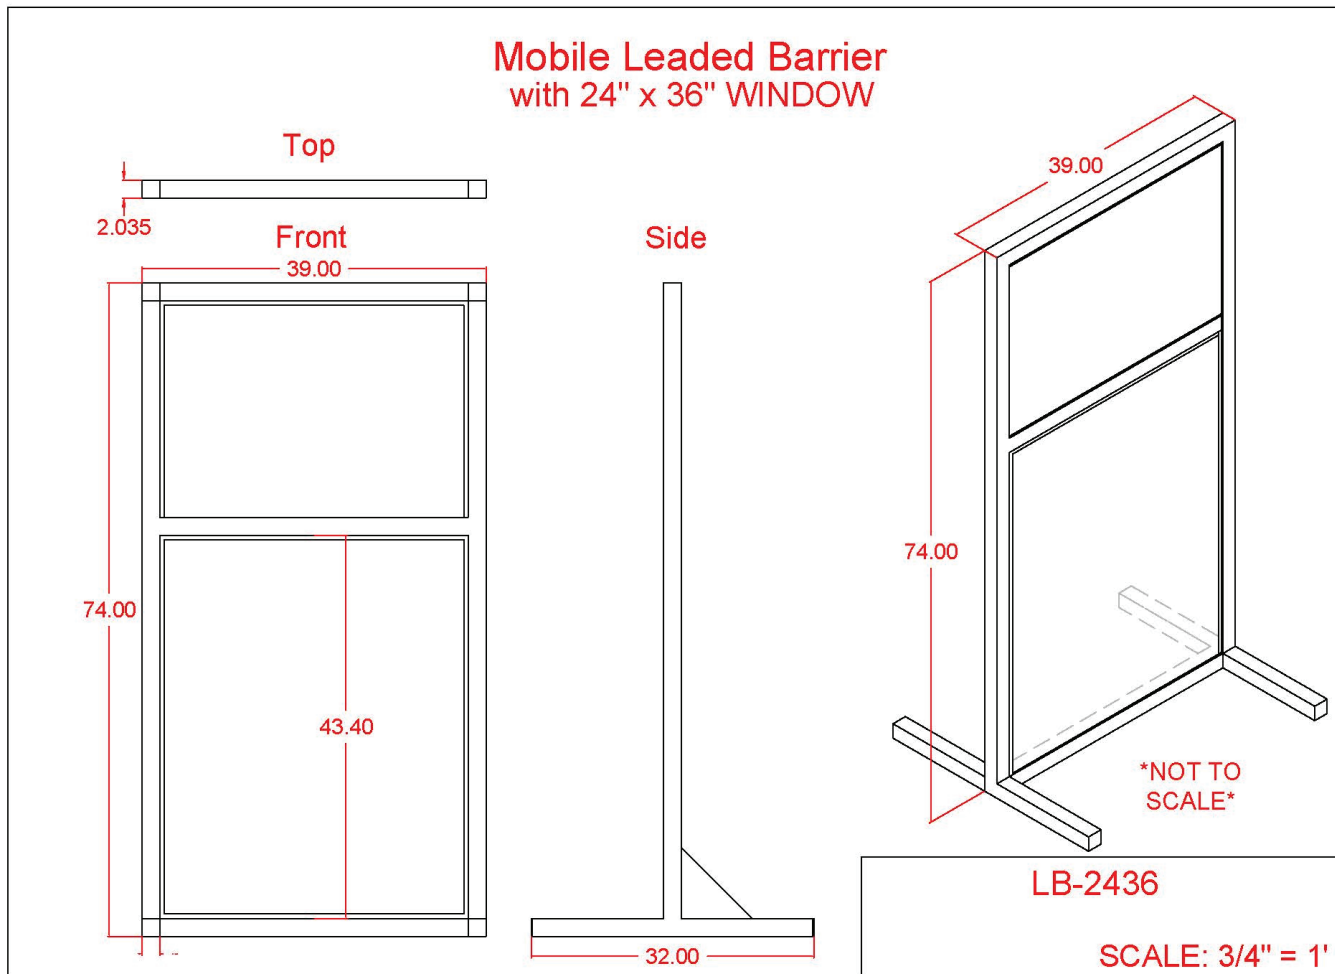

PRODUCT INFORMATION

MOBILE LEADED BARRIER WITH 36" X 24" WINDOW | LB-2436

PRODUCT INFORMATION
MOBILE LEADED BARRIER WITH 36" X 24" WINDOW

CONTACT

Should you need any further information,
please do not hesitate to contact us.