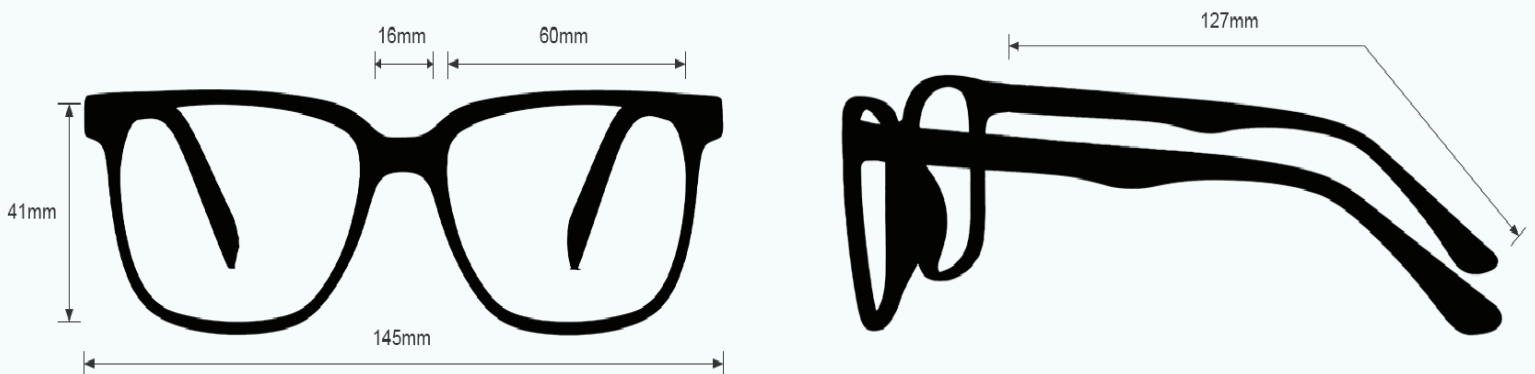

The Blue Green Beam laser strike glasses have a polycarbonate orange/peach lens filter that provides laser protection. These laser strike glasses have visible light transmission of 43%. In addition, the Blue Green Beam laser pointer safety glasses have ANSI Z87.1 and ANSI Z136.1 safety standards. These laser strike glasses 33 are non-prescription. Made of high-quality plastic, it is a durable and lightweight fitover frame. The 33 laser strike glasses feature adjustable temples and integrated side shields. These Phillips Safety laser strike glasses are available in black and tortoise.

OD 5+ @ 190-400nm

OD 2+ @445-450nm

OD 2.5+ @532nm

VLT= 43%

FRAME SPECIFICATION

CONTACT

Should you need any further information,
please do not hesitate to contact us.

123 Lincoln Blvd, Middlesex, NJ 08845, USA 