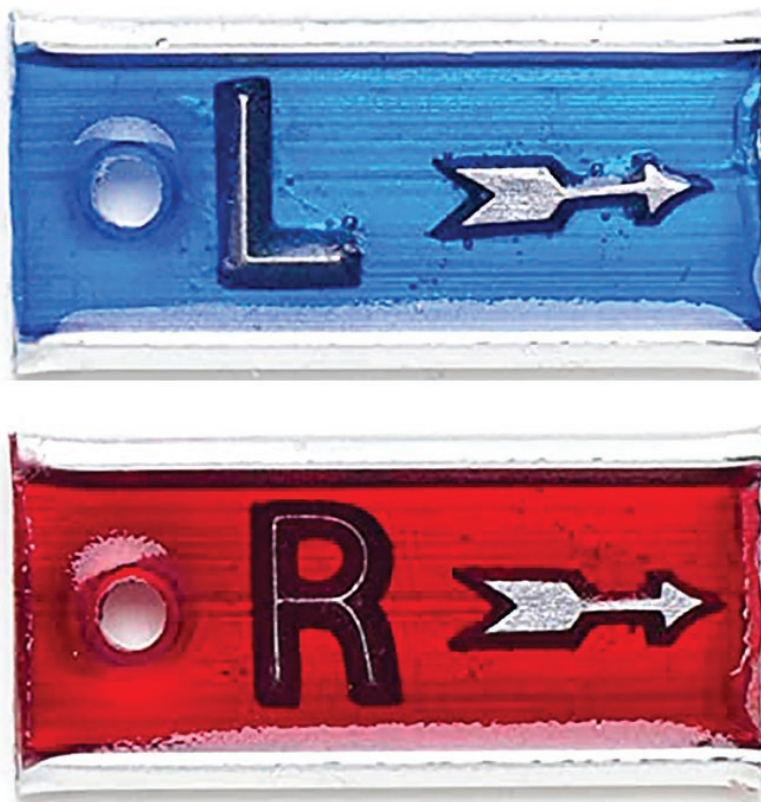

SQUARE L&R X-RAY MARKERS

PRODUCT INFORMATION

PHILLIPS-SAFETY.COM

COPYRIGHT ©2025. ALL RIGHTS RESERVED

PHILLIPS SAFETY
PRODUCTS INC.

PRODUCT INFORMATION
L&R X-RAY MARKERS WITH ARROW

The L&R X-Ray Markers with Arrow are high-quality radiographic film identification markers to mark X-Ray films. With a rectangular horizontal shape, they feature color coded lead letters to indicate left and right, with L being blue and R red. In addition, they have lead arrows on both sides. Both the letters and the arrows are completely embedded in crystal clear epoxy.

SPECIFICATION

SIZE: 1.625" | 0.5" letter height

WEIGHT: 0.49 oz

SHAPE: Rectangle

MATERIAL: Epoxy

COLOR: R - Red | L - Blue

FEATURES: High-quality, Easy use

CONTACT