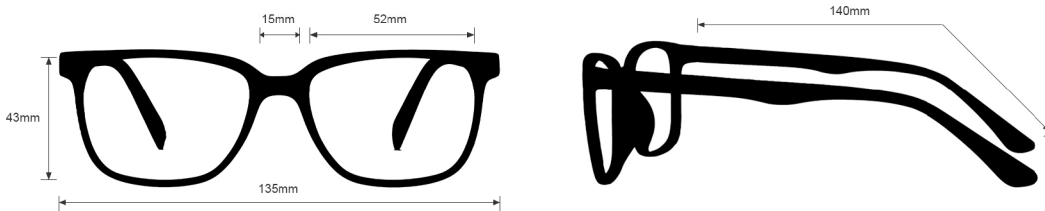

SOLAR ECLIPSE GLASSES

MODEL 70-PC

FRAME INFORMATION

The Solar Eclipse Glasses 70-PC – Welding Glass Lenses Shade 14 are welding glasses designed for solar eclipse observation. These glasses have exceptionally dark lenses intended solely for solar eclipse observation or welding. In addition, the Solar Eclipse Glasses 70-PC block over 99% of UV light and 97% of IR Radiation. Please note that they are far too dark for use as sunglasses.

SPECIFICATION

SIZE: 52-15-140

SHADES: Green Shade 14

LENS MATERIAL: Glass

FRAME COLOR: Black

FRAME MATERIAL: Plastic

SHAPE: Wayfarer

FEATURES: Side Shields